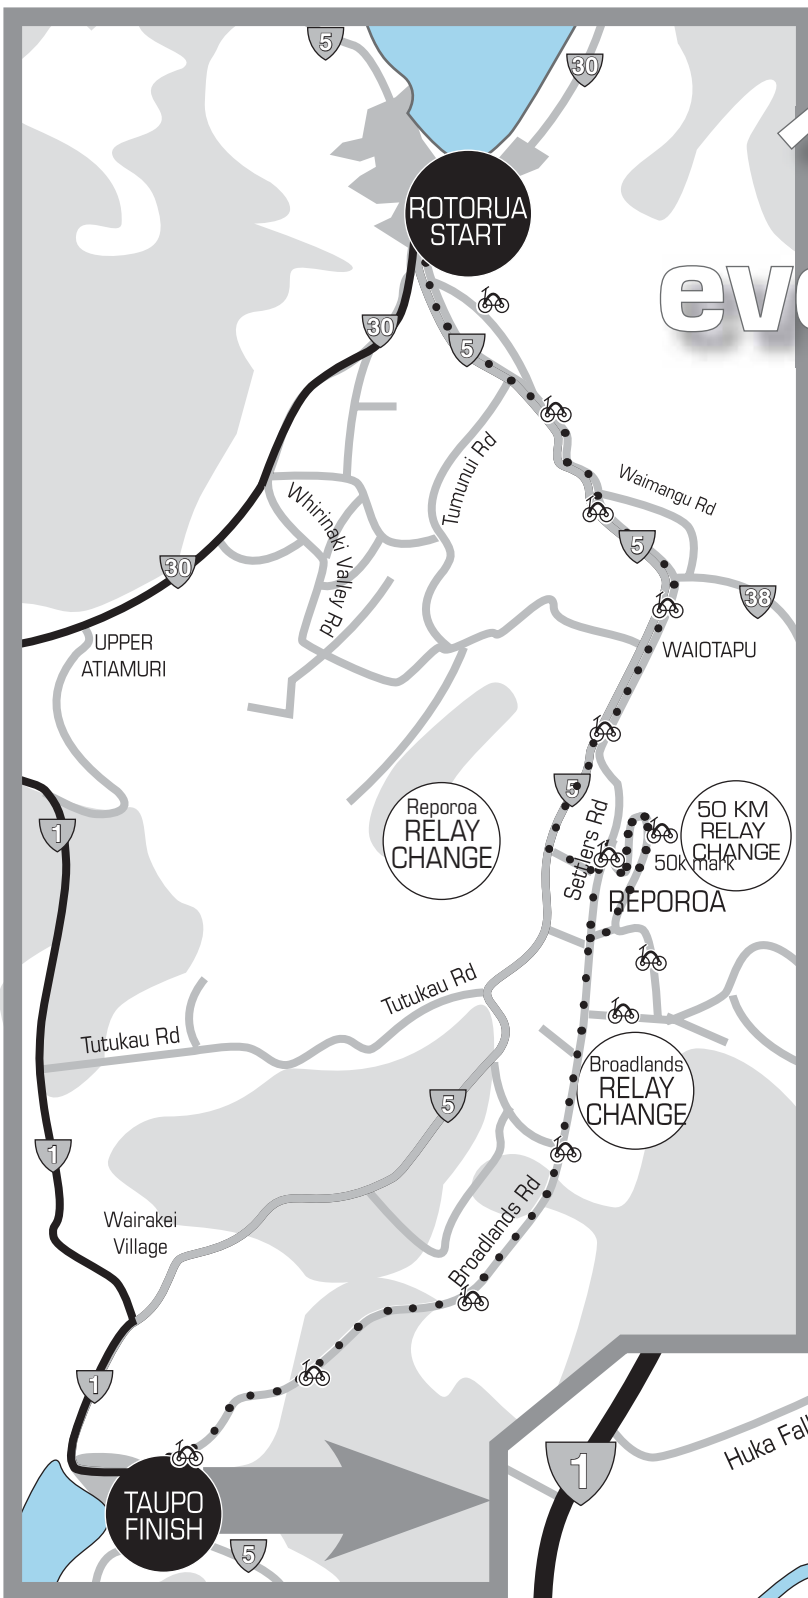

# 100k Flyer event course & support vehicle routes

## KEY

-  All Solo Support Vehicles
-  Relay Support Vehicles
-  Cyclists
-  Roads